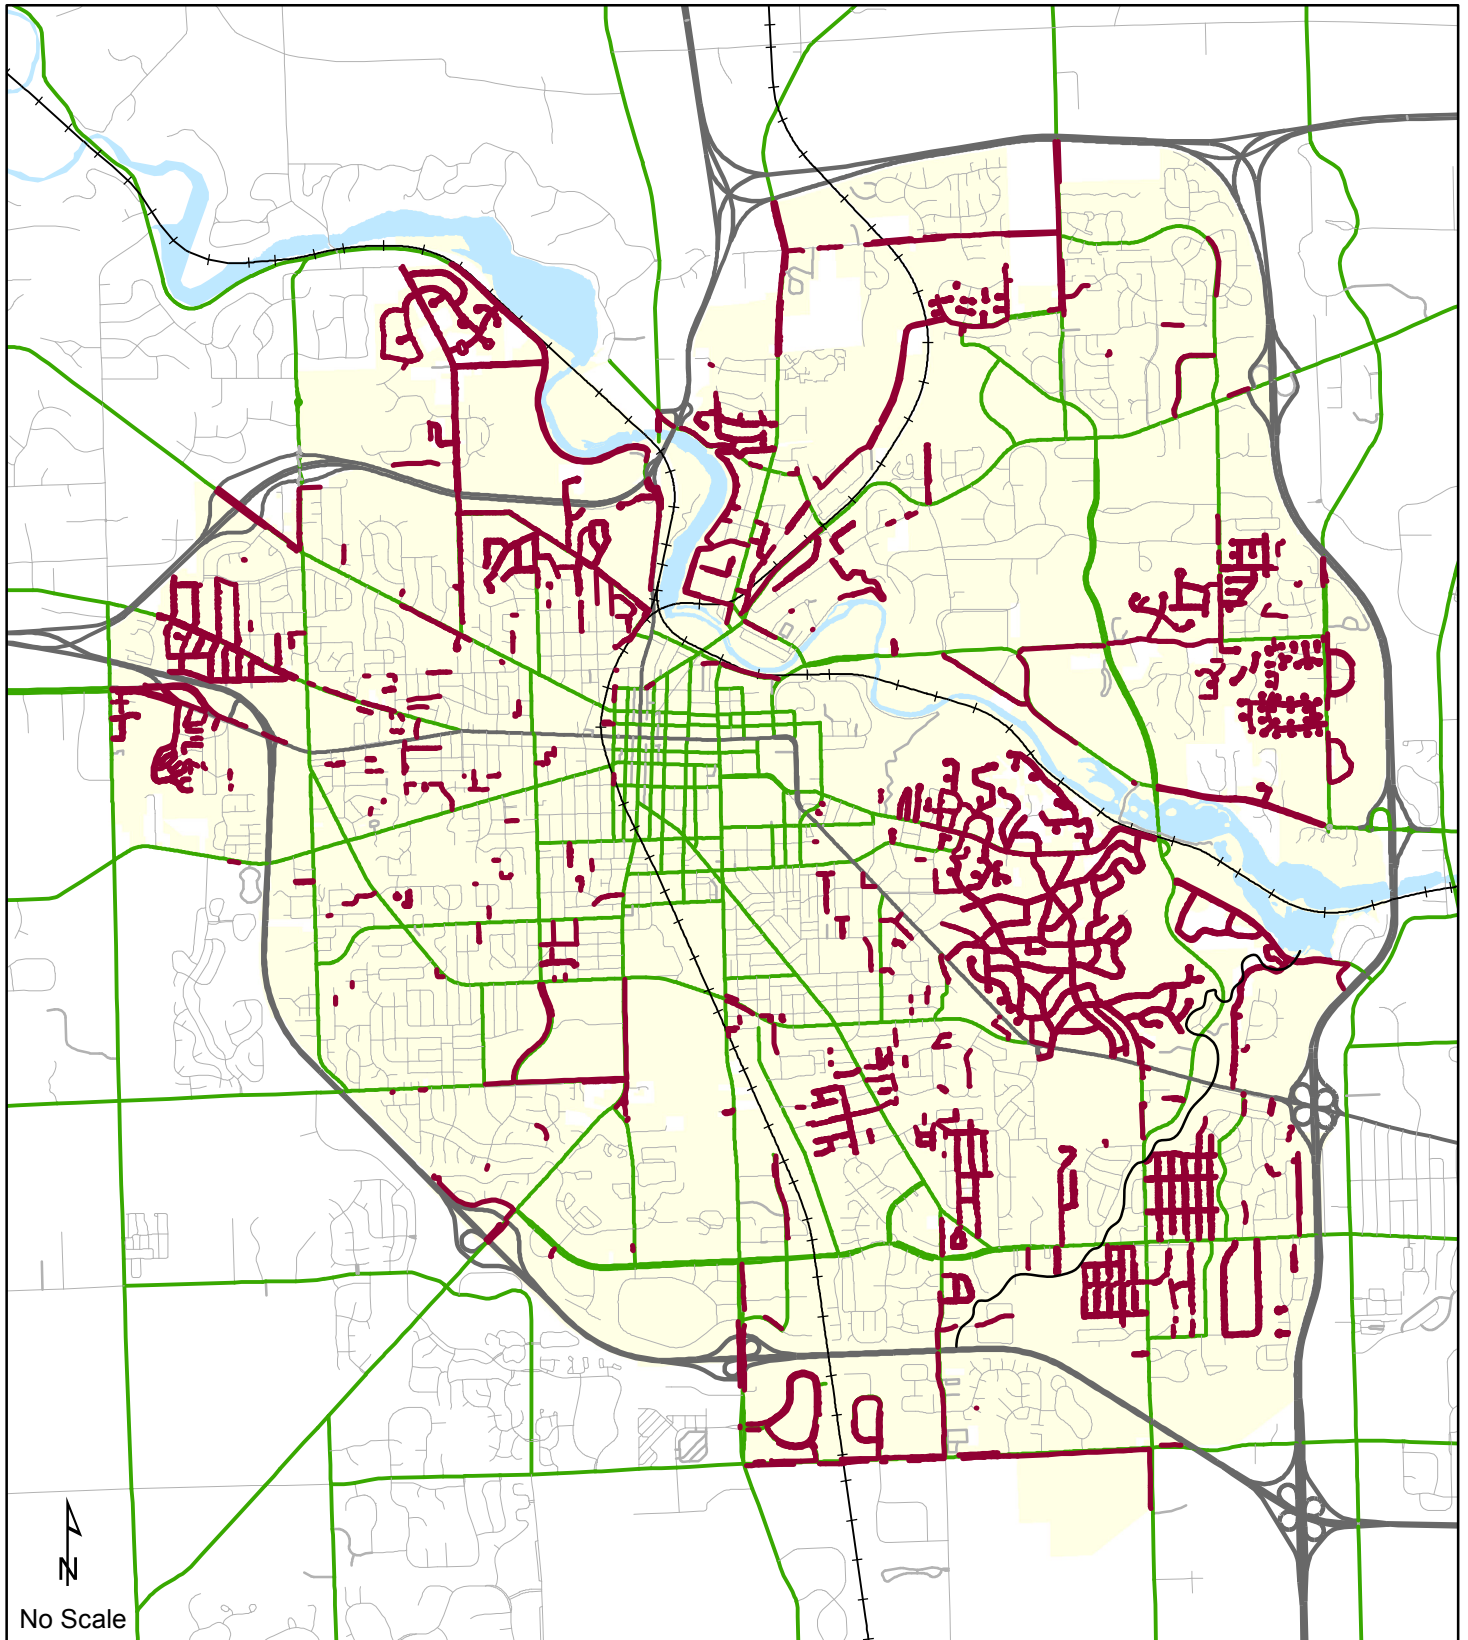

DRAFT - Sidewalk Gaps - DRAFT

 Sidewalk Gaps

Map produced February 4, 2013

Copyright 2013 City of Ann Arbor, Michigan
No part of this product shall be reproduced or transmitted in any form or by any means, electronic or mechanical, for any purposes, without prior written permission from the City of Ann Arbor. This map complies with National Map Accuracy Standards for mapping at 1 inch = 100 feet. The City of Ann Arbor and its mapping contractors assume no legal responsibility for the content and/or inappropriate use of information represented on this map.